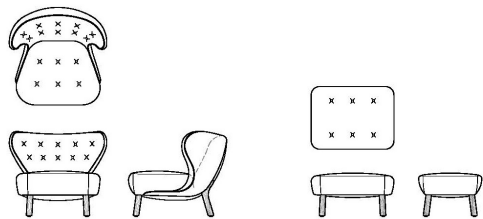

Dune Collection—

STELLAR CHAIR & OTTOMAN

Dune Studio, 2018

dune

STELLAR CHAIR & OTTOMAN

Dune Studio, 2018

Upholstered lounge chair and ottoman with poly-urethane foam over solid wood frame. Legs in solid Oak. Other wood finishes available.

Stellar Chair Size - 34.75" w X 35" d X 30.25" h
 Stellar Ottoman Size - 29.5" w X 22.5" d X 15.25" h
 Stellar Mini Chair Size - 32.75" w X 33" d X 30.25" h
 Stellar Mini Ottoman Size - 27.5" w X 21" d X 15.25" h
 Custom sizes available